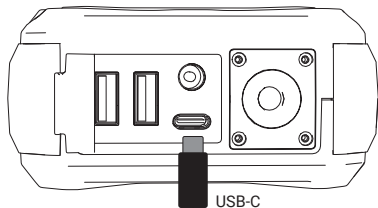

Charge Powerbank