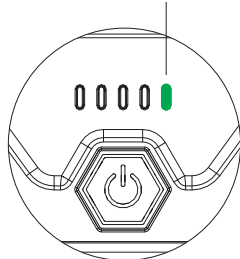

● Fast charging