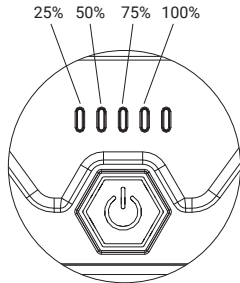

Charge Powerbank