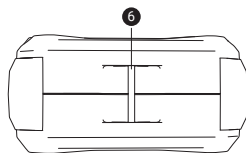

www.sandberg.world

Support: <http://helpdesk.sandberg.world>

For information on handling electronic waste, see www.sandberg.world/weee

Product overview

1. USB 1 output
2. USB 2 output
3. USB-C input & output
4. DC 5525 output
5. Flashlight
6. Strap mount
7. 5 LED indicators
8. Power button
9. Wireless charging