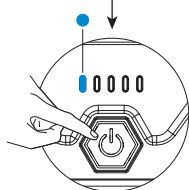

Press once to check the capacity status

Then press twice to activate DC5525 output

Flash light procedure

1. Long press to turn on flashlight

2. Press once more for caution light

3. Press once more for SOS

4. Press once more for flashlight