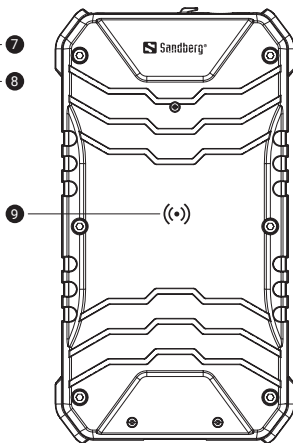

www.sandberg.world

Support: <http://helpdesk.sandberg.world>

For information on handling electronic waste, see www.sandberg.world/weee

Product overview

1. USB 1 output
2. USB 2 output
3. USB-C input & output
4. DC 5525 output
5. Flashlight
6. Strap mount
7. 5 LED indicators
8. Power button
9. Wireless charging