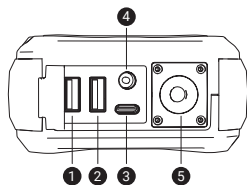

www.sandberg.world

Support: <http://helpdesk.sandberg.world>

For information on handling electronic waste, see www.sandberg.world/weee

Product overview

1. USB 1 output
2. USB 2 output
3. USB-C input & output
4. DC 5525 output
5. Flashlight
6. Strap mount
7. 5 LED indicators
8. Power button
9. Wireless charging