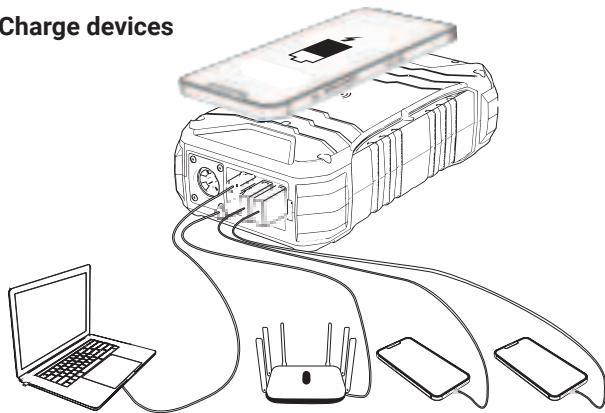

www.sandberg.world

Support: <http://helpdesk.sandberg.world>

For information on handling electronic waste, see www.sandberg.world/weee

Product overview

1. USB 1 output
2. USB 2 output
3. USB-C input & output
4. DC 5525 output
5. Flashlight
6. Strap mount
7. 5 LED indicators
8. Power button
9. Wireless charging

Charge Powerbank

USB

USB-C

Option A

Option B

● Fast charging

Charge devices

Example of use

Press once to check the capacity status

Then press twice to activate DC5525 output

Flash light procedure

1. Long press to turn on flashlight

2. Press once more for caution light

3. Press once more for SOS

4. Press once more for flashlight