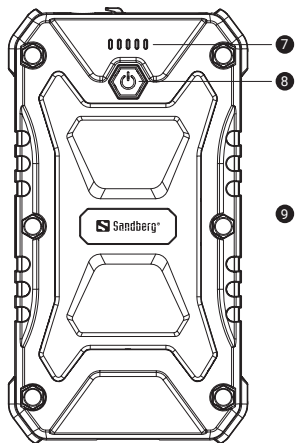

www.sandberg.world

Support: <http://helpdesk.sandberg.world>

For information on handling electronic waste, see www.sandberg.world/weee

Product overview

1. USB 1 output
2. USB 2 output
3. USB-C input & output
4. DC 5525 output
5. Flashlight
6. Strap mount
7. 5 LED indicators
8. Power button
9. Wireless charging

Charge Powerbank

USB

USB-C

Option A

Option B

● Fast charging

Charge devices

Example of use